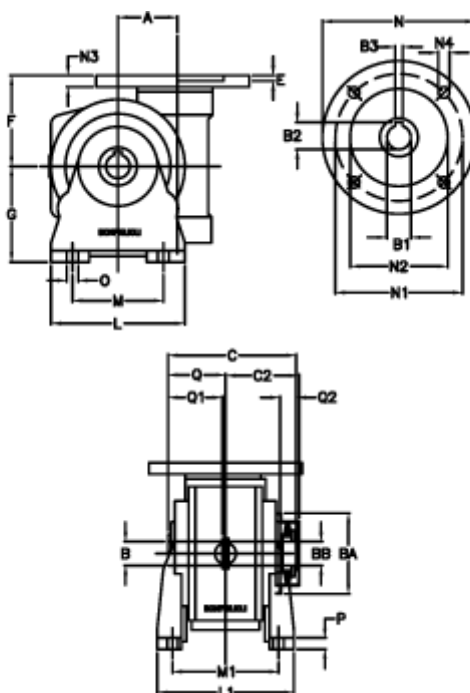

Article number: 390204900732236

Description: Worm Gear with Torque Limiter  
VF 49-L2-V-7 P63B5

## Measures

a	= 49.50	C2	= 63,5	M1	= 98.5	Q	= 51.0
B	= 25	Description	= VF 49V-xx-63B5	N	= 140	Q1	= 41
B1 E7	= 11	E	= 3.0	N1	= 115	Q2	= 15
B2	= 12.8	F	= 70	N2	= 95		
B3 H9	= 4	g	= 82	N3	= 10.5		
BA	= 63	L	= 110	N4	= 9,5		
BB H7	= 14	L1	= 124.0	O	= 8.5		
C	= 105	m	= 63	P	= 12		